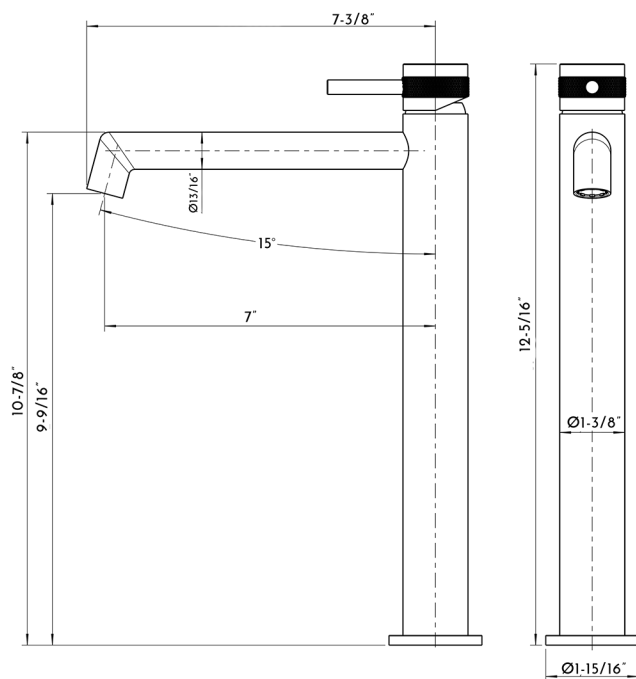

**DAX-8010041-BL**

BATHROOM FAUCETS **SERIES**

## FEATURES

- Single Lever
- Matte Black Finish
- Ceramic Cartridge
- Installation Hole 1-3/8"
- Brass Body

**BATHROOM FAUCET DAX-8010041-BL**

MODEL	DAX-8010041-BL
MATERIAL	Brass
FINISH	Matte Black
HEIGHT	12-5/16"
DEPTH	5-7/8"
WIDTH	2"
FLOW RATE	1.33 GPM
HOT COLD INDICATORS	No
DECK PLATE INCLUDED	X
COMPATIBLE VALVE TYPE	Ceramic Cartridge
HANDLE STYLE	Single lever
NUMBER OF HANDLES	One
INSTALLATION TYPE	Deck mounted